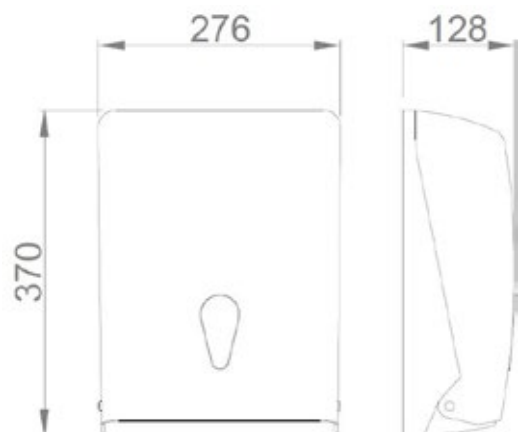

### velo PAPER TOWEL DISPENSER

- Paper towel dispenser.
- Surface mounted.
- Frontal content viewer.
- Security lock with key included

### velo TECHNICAL DATA

- Made in black ABS and transparent SAN content viewer.
- Consumable : VELO 06009.
- Capacity : 600
- Dimensions : 370 height x 276 width x 128 depth (mm).
- Weight (empty): 955 g.

### SUGGESTED TEXT FOR PRESCRIPTION

VELO paper towel dispenser, surface mounted, made in black ABS and transparent SAN toilet paper roll dispenser.  
Capacity: 600 uses.  
Dimensions: 370 height x 276 width x 128 depth (mm).

### velo TECHNICAL DRAWING

DIMENSIONS IN mm