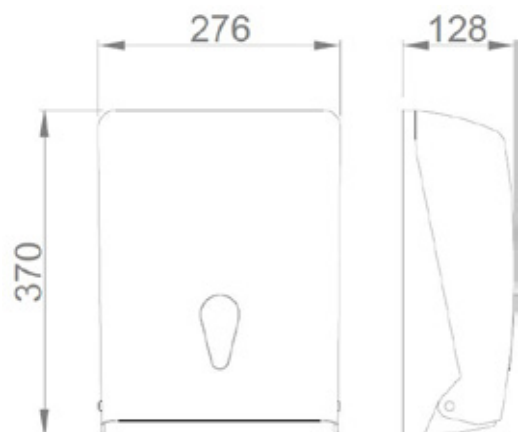

velo PAPER TOWEL DISPENSER

- Paper towel dispenser.
- Surface mounted.
- Frontal content viewer.
- Security lock with key included

velo TECHNICAL DATA

- Made in white ABS and transparent SAN content viewer.
- Consumable : VELO 06009.E
- Capacity : 600 uses.
- Dimensions : 370 height x 276 width x 128 depth (mm).
- Weight (empty): 955 g.

SUGGESTED TEXT FOR PRESCRIPTION

VELO paper towel dispenser, surface mounted, made in white ABS and transparent SAN toilet paper roll dispenser.
Capacity: 600 uses.
Dimensions: 370 height x 276 width x 128 depth (mm).

velo TECHNICAL DRAWING

DIMENSIONS IN mm

Related Products

05118.W	05005.W	04020.W	04108.MINI.W	04010.S	