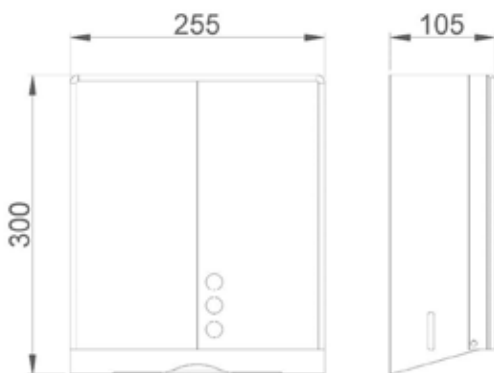

velo PAPER TOWEL DISPENSER

- Dispenser paper towel in stainless steel to fix to the wall.
- Frontal cover for an easy paper refilling.
- Made of stainless steel satin finish. Also available in gloss finish (VELO 04046.B), black finish (VELO 04046.N) and other colors.
- Suitable for folded or crimped towels (zig zag).
- Durability and resistance to corrosion.
- With content viewers on the sides.
- With lock and security key.
- Exit with anti tear protection of towels.

velo TECHNICAL DATA

- Made of AISI 304 stainless steel, satin finish.
- Dimensions: 300 height x 255 width x 105 depth (mm).
- Consumable: paper box cod. 06009.E.
- Capacity: 450 towels.
- Maintenance: stainless steel needs maintenance because dust can eventually damage the chromium (Cr) content in stainless steel. We recommend monthly cleaning with a stainless steel special cleaner.

velo TECHNICAL DRAWING

DIMENSIONS IN mm

SUGGESTED TEXT FOR PRESCRIPTION

VELO paper towel dispenser in stainless steel AISI 304, satin finish, frontal cover and wall mounted. Suitable for folded or crimped (zig zag) towels, with content viewers and security key. Dimensions: 300 height x 255 width x 105 depth (mm).