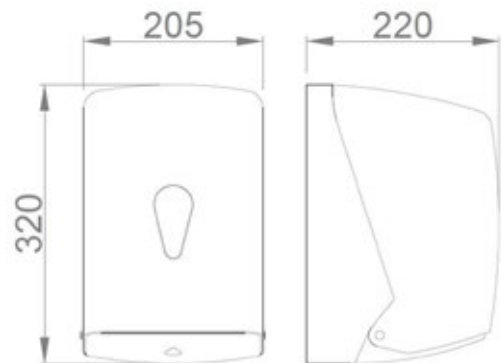

### velo TECHNICAL DATA

- Made in white ABS and transparent SAN content viewer
- Consumable : VELO 06004 and 06004. E.
- Capacity : 205 mm paper roll.
- Dimensions: 320 height x 205 width x 220 depth (mm).
- Weight (empty): 1105 g.

### SUGGESTED TEXT FOR PRESCRIPTION

VELO, white ABS and transparent SAN toilet paper roll dispenser, surface mounted. Capacity: 205 mm paper roll. Dimensions: 320 height x 205 width x 220 depth (mm).

### velo TECHNICAL DRAWING

DIMENSIONS IN mm