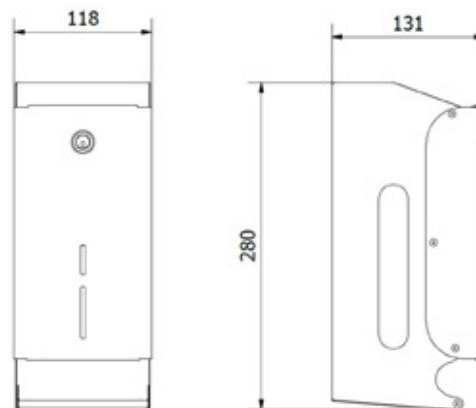

velo DOUBLE TOILET ROLL DISPENSER

- Toilet roll dispenser in stainless steel.
- Suitable for 2 toilet rolls.
- To fix to wall.
- Content viewer.
- Frontal refilling. With security lock and key included.
- Durability and resistance to dust and corrosion.
- Stainless steel satin finish.

velo TECHNICAL DATA

- Made of stainless steel.
- Dimensions: 280 height x 118 width x 131 depth (mm).
- Consumable: domestic toilet rolls (Ø 100 mm).
- Includes mounting components.
- Maintenance: stainless steel needs maintenance because dust can eventually damage the chrome in stainless steel. We recommend monthly cleaning with our special product.

SUGGESTED TEXT FOR PRESCRIPTION

Toilet roll dispenser VELO, in stainless steel to fix to wall. Suitable for 2 domestic toilet rolls. With content viewer and security lock. Dimensions: 280 height x 118 width x 131 depth (mm).

velo TECHNICAL DRAWING

DIMENSIONS IN mm

Related Products

05015.S	05025.B	05105.S	05107.S	05202.S	05200.S