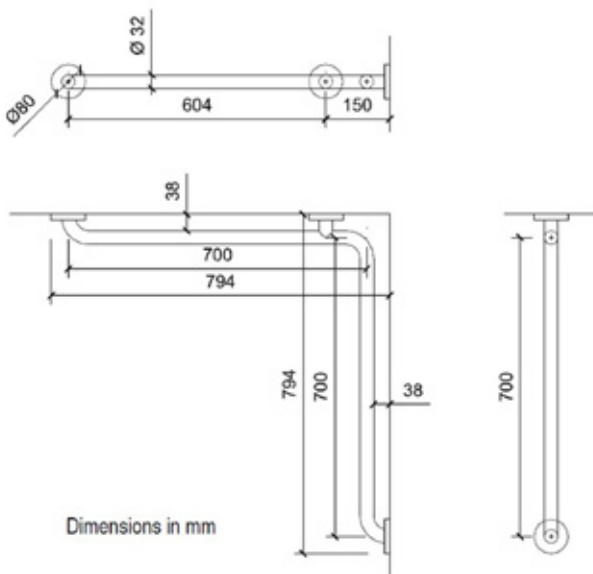

### STRAIGHT GRAB BAR TO FIX TO THE CORNER OF THE WALL

- Straight grab bar to fix to the corner of the wall.
- Suitable for support in showers.
- Three anchor points in 90°, AISI 304 stainless steel.
- Designed for adapted WC for disabled people.
- Stainless steel polish finish. Also available in satin finish (VELO 15052.S) and white Nylon (VELO 15052.W).

### TECHNICAL DATA

- Manufactured in AISI 304 stainless steel.
- Sizes: 700 mm long.
- Maximum sizes: 794 mm x 794 mm.
- Bars  $\varnothing$  32 x 1.5 mm.
- Maintenance: Stainless steel needs maintenance because dust can eventually damage the chrome in stainless steel. We recommend monthly cleaning with our special product.
- Fixing height recommended 70-75 cm from the floor.
- Fixing materials included.

### TECHNICAL DRAWING

### SUGGESTED TEXT FOR PRESCRIPTION

VELO Straight grab bar or similar, in AISI 304 stainless steel. Three anchor points in 90°. Sizes: 700 mm long. Maximum sizes: 794 mm x 794 mm. Bars  $\varnothing$  32 x 1.5 mm.