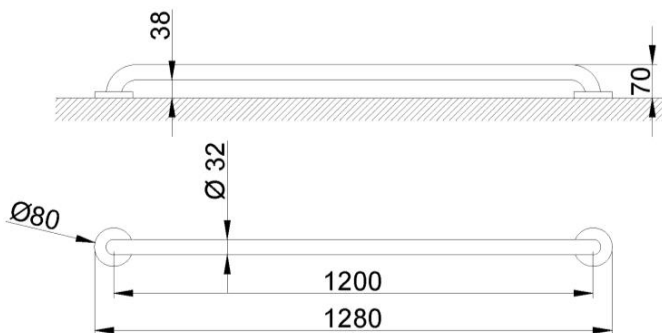

STRAIGHT GRAB BAR

- Straight grab bar to fix to wall.
- Recommended for use in bathrooms, WC and showers.
- Suitable for bathrooms adapted to disabled.
- Stainless steel satin finish. Also available in white Nylon finish (VELO 15054.120.W) and polish finish (VELO 15054.120.B).

TECHNICAL DATA

- Made of Stainless Steel AISI 304.
- Two fixing points.
- Length: 1200 mm.
- Distance from bar to wall: 38 mm.
- Ø 32 mm tube grab. Steel thickness: 1,5 mm.
- Recommended installation height: 70-75 cm from floor.
- Maintenance: stainless steel needs maintenance because dust can eventually damage the chromium (Cr) content in stainless steel. We recommend monthly cleaning with a stainless steel special cleaner.

TECHNICAL DRAWING

DIMENSIONS IN mm

SUGGESTED TEXT FOR PRESCRIPTION

Straight grab bar VELO to fix to wall. In AISI 304 stainless steel. Length: 1200 mm. Ø 32 mm tube grab. Steel thickness: 1,5 mm.

Related Products