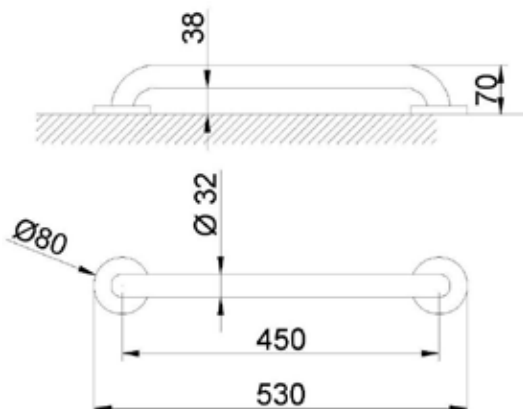

STRAIGHT GRAB BAR

- Straight grab bar to fix to wall.
- Suggested for adapted bathrooms, WC and showers.
- Black finished stainless steel. Also available in satin finished (VELO 15054.45.S), white epoxy-polyester painted finished (VELO 15054.45.W) and polish finished (VELO 15054.45.B).

TECHNICAL DATA

- Made of AISI 304 black finished stainless steel.
- Two fixing points.
- Length (between fixing centers): 450 mm.
- Distance from bar to wall: 38 mm.
- Tube \varnothing 32 mm.
- Suggested installation height: 70-75 cm from finished floor.
- Cleaning: we recommend cleaning with a cotton cloth slightly moistened with a soap solution. Then dry it.

TECHNICAL DRAWING

DIMENSIONS IN mm

SUGGESTED TEXT FOR PRESCRIPTION

VELO straight grab bar to fix to wall. Made of black finished AISI 304 stainless steel. Length: 450 mm. Tube \varnothing 32 mm.

Related Products