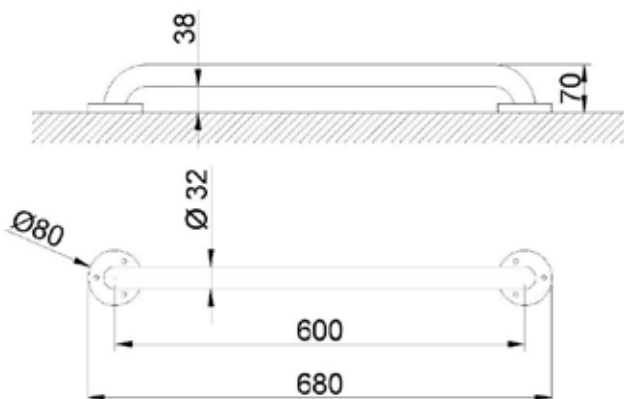

STRAIGHT GRAB BAR

- Straight grab bar to fix to wall.
- Recommended for use in bathrooms, WC and showers.
- Suitable for bathrooms adapted to disabled.
- Stainless steel black finish. Also available in satin finish (VELO 15054.60.S), white epoxy-polyester painted finish (VELO 15054.60.W) and polish finish (VELO 15054.60.B).

TECHNICAL DATA

- Made of Stainless Steel AISI 304.
- Two fixing points.
- Length: 600 mm
- Distance from bar to wall: 38 mm.
- Ø 32 mm tube grab.
- Steel thickness: 1,5 mm.
- Recommended installation height: 70-75 cm from floor.
- Cleaning: we recommend cleaning with a cotton cloth slightly moistened with a soap solution. Then dry it.

TECHNICAL DRAWING

DIMENSIONS IN mm

SUGGESTED TEXT FOR PRESCRIPTION

Straight grab bar VELO to fix to wall. In AISI 304 stainless steel. Length: 600 mm. Ø 32 mm tube grab. Steel thickness: 1,5 mm.

Related Products