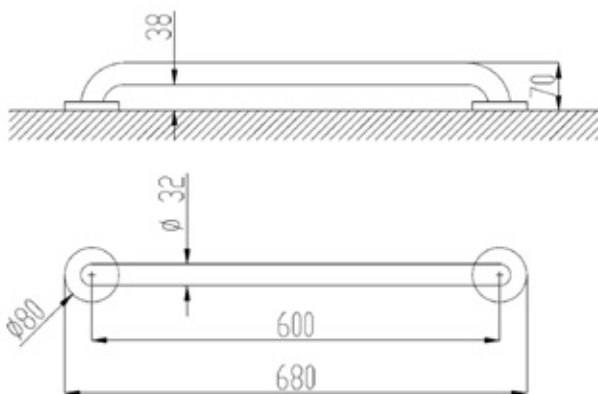

STRAIGHT GRAB BAR

- Straight grab bar to fix to wall.
- Recommended for use in bathrooms, WC and showers.
- Suitable for bathrooms adapted to disabled.
- Stainless steel satin finish. Also available in white Nylon finish (VELO 15054.60.W) and polish finish (VELO 15054.60.B).

TECHNICAL DATA

- Made of Stainless Steel AISI 304.
- Two fixing points.
- Length: 600 mm
- Distance from bar to wall: 38 mm.
- \varnothing 32 mm tube grab.
- Steel thickness: 1,5 mm.
- Recommended installation height: 70-75 cm from floor.
- Maintenance: Stainless steel needs maintenance because dust can eventually damage the chrome in stainless steel. We recommend monthly cleaning with our special product.

TECHNICAL DRAWING

Dimensions in mm

SUGGESTED TEXT FOR PRESCRIPTION

Straight grab bar VELO or similar, to fix to wall. In AISI 304 stainless steel.
Length: 600 mm. \varnothing 32 mm tube grab. Steel thickness: 1,5 mm.