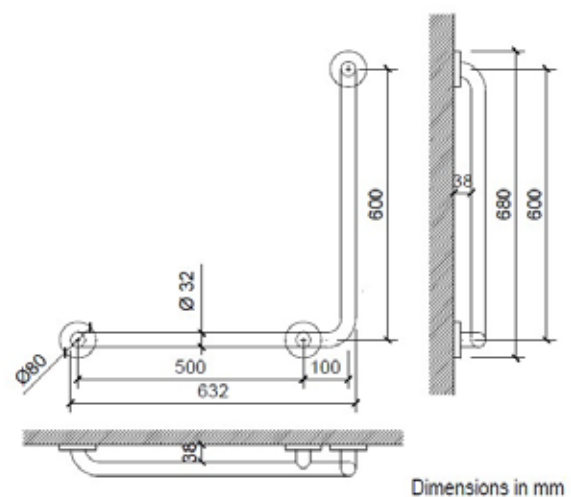

VELO TECHNICAL DRAWING

Related Products

15052.B	15059.B	15058.B	15198.B	15062.B	15051.80.B