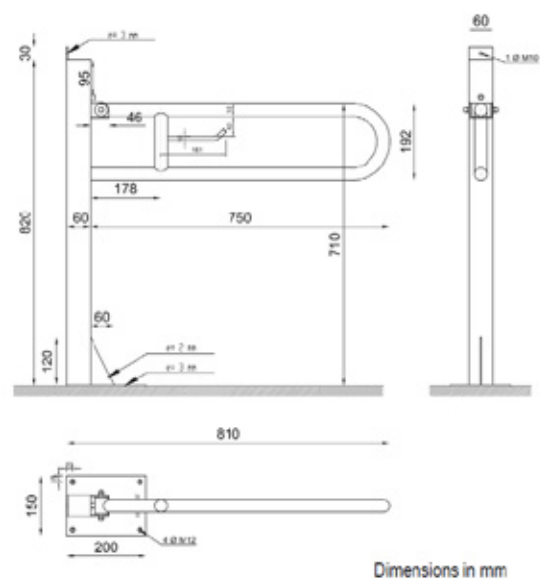

velo TECHNICAL DRAWING

Related Products

15206.S	15051.60.S	15047.W	15203.B	15054.60.S	15052.S