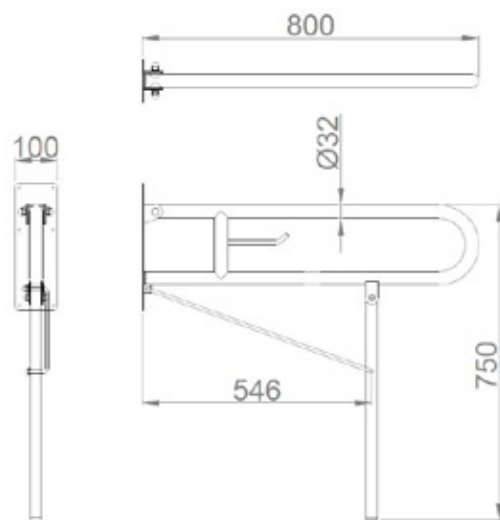

### velo FOLDING GRAB BAR

- Vertical fixed swing folding bar.
- Made of AISI 304 stainless steel, satin finish. Also available in gloss finish (VELO 15206.B) and white finish (VELO 15206.W).
- Mounted to fix a wall.
- It has a leg for support on the ground.
- Suitable for support in bathrooms, wc bidet, showers and baths.
- Designed for people adapted to people with disabilities.

### velo TECHNICAL DATA

- Made of AISI 304 stainless steel satin finish.
- Dimensions: 750 height x 100 width x 800 depth (mm).
- Bars of Ø32 mm
- With roll holder
- With anticonductive kit and screws included.
- Maintenance: stainless steel needs maintenance because dust can eventually damage the chromium (Cr) content in stainless steel. We recommend monthly cleaning with a stainless steel special cleaner.

### SUGGESTED TEXT FOR PRESCRIPTION

Folding grab bar VELO, vertical swing in stainless steel AISI 304, satin finish. With floor support bar and roll holder.  
Dimensions: 750 height x 100 width x 800 depth (mm). Ø32 mm bars.

### velo TECHNICAL DRAWING

DIMENSIONS IN mm