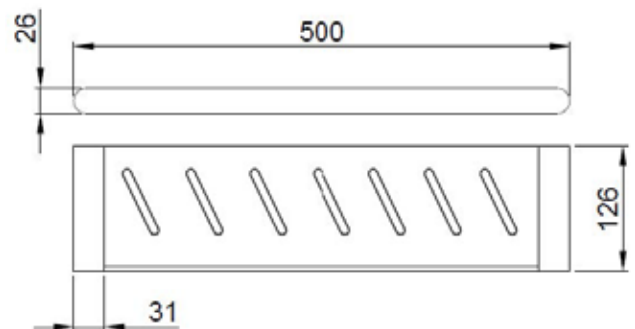

## velo UTILITY SHELF

- Utility shelf made of aluminium. Also available in brushed gold finish (VELO 16226.G).
- Durability and resistance.
- Suitable for public environments and high frequency of use.
- Black finish.

## velo TECHNICAL DATA

- Made of aluminium , black finish.
- Dimensions: 26 height x 500 width x 126 depth (mm).
- Stainless steel fixing material included. Hidden fixation.
- Threaded fixing system to the wall by means of a plate.

## SUGGESTED TEXT FOR PRESCRIPTION

VELO utility shelf, made of aluminium , black finish.  
Dimensions: 26 height x 500 width x 126 depth (mm).

## velo TECHNICAL DRAWING

DIMENSIONS IN mm