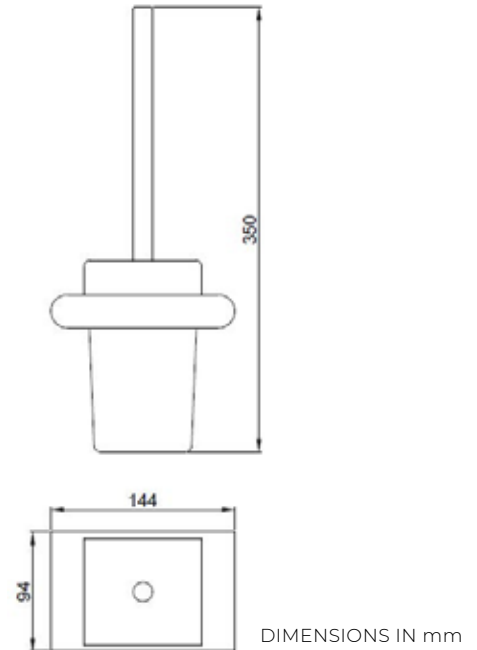

VELO TOILET BRUSH

- Toilet brush made of aluminium wall support. Also available in black finish (VELO 16227.N).
- Durability and resistance.
- Suitable for public environments and high frequency of use.
- Brushed gold finish.

VELO TECHNICAL DATA

- Made of aluminium , brushed gold finish.
- Dimensions: 350 height x 144 width x 94 depth (mm).
- Stainless steel fixing material included. Hidden fixation.
- Threaded fixing system to the wall by means of a plate.

VELO TECHNICAL DRAWING

SUGGESTED TEXT FOR PRESCRIPTION

VELO toilet brush with wall support, made of aluminium, brushed gold finish.
Dimensions: 350 height x 144 width x 94 depth (mm).

Related Products

| | | | | |
|---------|---------|---------|---------|--|
| | | | | |
| 16225.G | 16228.G | 16223.G | 16231.G | |