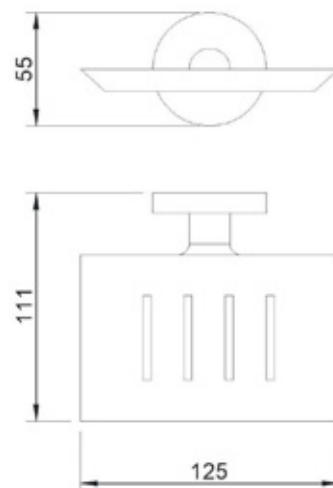

velo SOAP DISH

- Soap dish
- Durability and resistance against corrosion .
- Suitable for public areas with high frequency use.
- Black finished stainless steel .

velo TECHNICAL DATA

- Made in AISI 304 stainless steel.
- Dimensions: 55 height x 125 width x 111 depth (mm).
- Hidden wall fixations included.

SUGGESTED TEXT FOR PRESCRIPTION

VELO soap dish, made in AISI 304 stainless steel.
Dimensions: 55 height x 125 width x 111 depth (mm).

velo TECHNICAL DRAWING

DIMENSIONS IN mm

Related Products

16850.N	16852.N	16851.N	16854.N	16859.N	16856.N