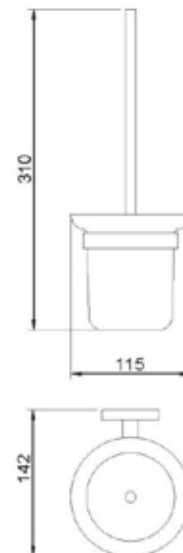

## velo TECHNICAL DATA

- Made of AISI 304 stainless steel black finish, shelf of ground glass.
- Dimensions: 310 height x 115 width x 142 depth (mm).
- Hidden wall fixations included.

## velo TECHNICAL DRAWING

DIMENSIONS IN mm

## SUGGESTED TEXT FOR PRESCRIPTION

Toilet brush VELO, made of AISI 304 stainless steel black finish and shelf of ground glass.  
Dimensions: 310 height x 115 width x 142 depth (mm).