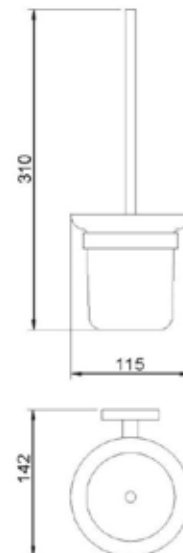

velo TOILET BRUSH

- Toilet brush to clean the toilet bowl.
- Durability and resistance against corrosion.
- Suitable for public areas.

velo TECHNICAL DATA

- Made of AISI 304 stainless steel satin finish, shelf of ground glass.
- Dimensions: 310 height x 115 width x 142 depth (mm).
- Hidden wall fixations included.

velo TECHNICAL DRAWING

DIMENSIONS IN mm

SUGGESTED TEXT FOR PRESCRIPTION

Toilet brush VELO, made of AISI 304 stainless steel satin finish and shelf of ground glass.
Dimensions: 310 height x 115 width x 142 depth (mm).