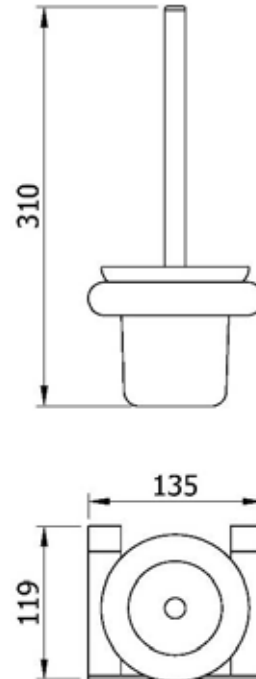

## TECHNICAL DATA

- Made in AISI 304 stainless steel.
- Brushed gold finished.
- Dimensions: 310 height x 135 width x 119 depth (mm).
- Hidden wall fixation.
- Fixing material included.

## TECHNICAL DRAWING

DIMENSIONS IN mm

## SUGGESTED TEXT FOR PRESCRIPTION

VELO, toilet brush made in AISI 304 stainless steel, brushed gold finished.

Dimensions: 310 height x 135 width x 119 depth (mm).