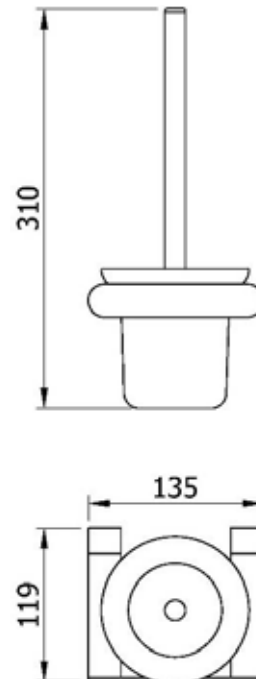

## TECHNICAL DATA

- Made in AISI 304 stainless steel.
- Black finished.
- Dimensions: 310 height x 135 width x 119 depth (mm).
- Hidden wall fixation.
- Fixing material included.

## TECHNICAL DRAWING

DIMENSIONS IN mm

## SUGGESTED TEXT FOR PRESCRIPTION

VELO, toilet brush made in AISI 304 stainless steel, black finished.  
Dimensions: 310 height x 135 width x 119 depth (mm).