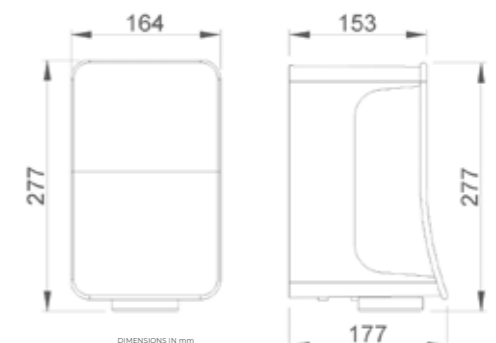

BENEFITS

- ARGUABLY THE FASTEST, MOST ENERGY EFFICIENT AND HYGIENIC HAND DRYER ON THE MARKET
- UVC LIGHT DESTROYS ACTIVE BACTERIA, FUNGUS, SPORES AND VIRUSES
- ONE OF THE QUIETEST JET HAND DRYERS IN ITS CLASS
- ONLY HAND DRYER TO HAVE 4 DIFFERENT ENERGY AND SPEED SETTINGS
- SLEEK, MINIMALISTIC COMPACT HIGH SPEED HAND DRYER SUITABLE TO HIGH TRAFFIC
- AUTOMATIC LASER SENSOR ENSURES ONLY HANDS CAN TRIGGER HAND DRYER TO OPERATE WITHIN 20CM RANGE
- PATENTED BAD ODOUR NEUTRALISER SYSTEM ENSURES YOUR BATHROOM IS LEFT SMELLING FRESH
- LONG LIFE MOTOR ENSURES THE HAND DRYER WILL GO THE DISTANCE
- UNIT SUPPLIED WITH TWO DIFFERENT COLOURED FACE PLATES OF YOUR CHOICE
- VANDAL RESISTANT STAINLESS STEEL COVER & FIRE RETARDANT OUTER SHELL CASING
- BESPOKE CUSTOM DESIGN FACE PLATES AVAILABLE